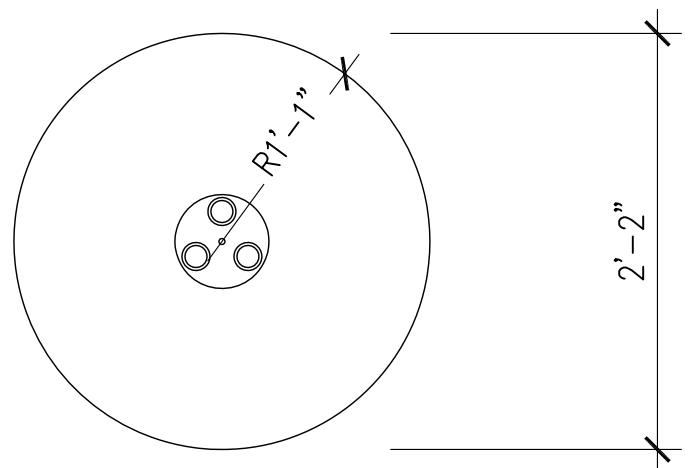

COOKERY PENDANT – 26" DIAMETER

SCALE – 1" = 1'-0"

SHADE FINISHES:  
EXTERIOR: EXPOSED STEEL, OILED  
INTERIOR: MATTE WHITE ENAMEL

VIEW FROM BELOW

LIGHT BULBS NOT INCLUDED