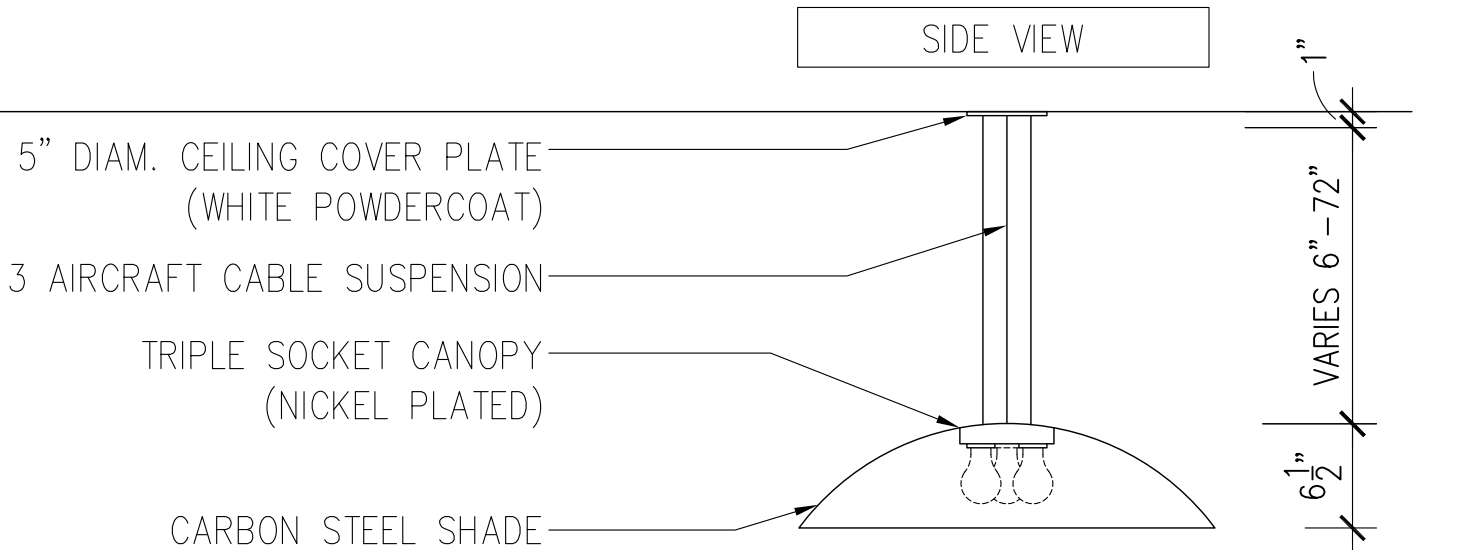

COOKERY PENDANT – 26" DIAMETER

SCALE – 1" = 1'-0"

SHADE FINISHES:  
EXTERIOR: EXPOSED STEEL, OILED  
INTERIOR: MATTE WHITE ENAMEL

VIEW FROM BELOW

LIGHT BULBS NOT INCLUDED