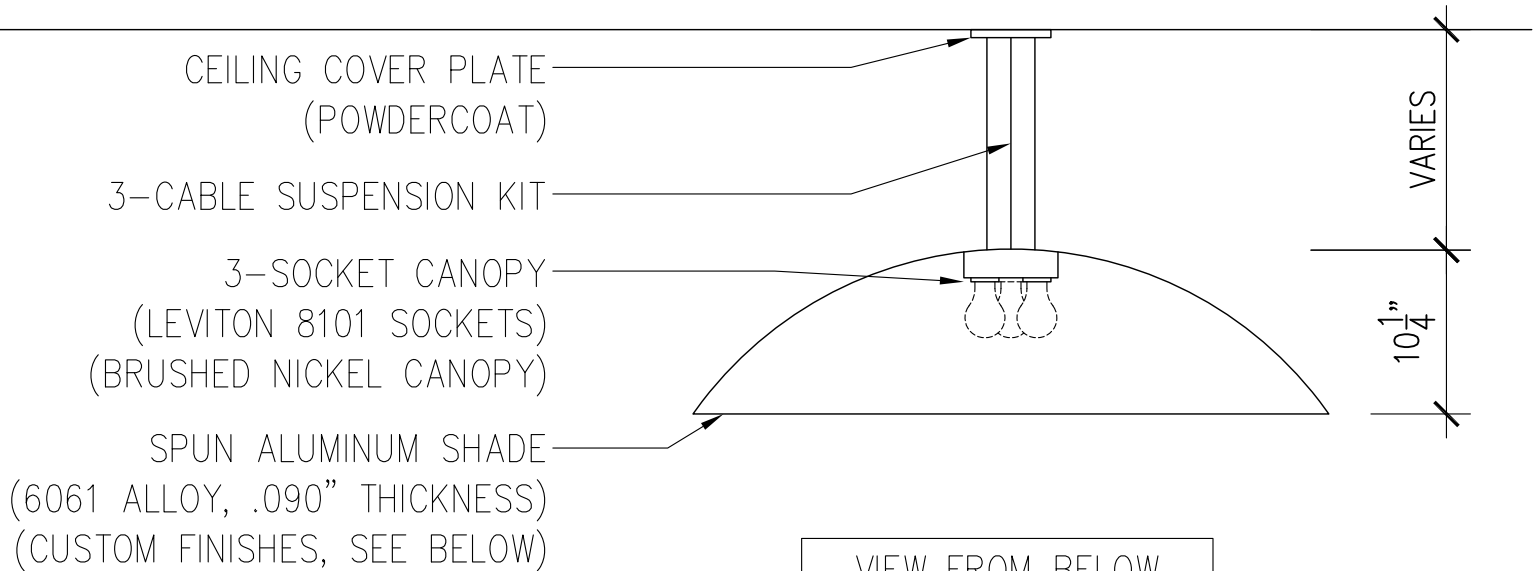

COOKERY PENDANT – 40” DIAMETER

SCALE – 1” = 1’-0”

SIDE VIEW

VIEW FROM BELOW

- SHADE EXTERIOR FINISH:  
SELECT ONE:  
- CLEAR SATIN ANODIZED  
- SATIN POWDERCOAT COLOR
- SHADE INTERIOR FINISH:  
SELECT ONE:  
- CLEAR SATIN ANODIZED  
- SATIN POWDERCOAT COLOR

NOTES:

- WIRED FOR 120V CIRCUITS
- BULBS NOT INCLUDED