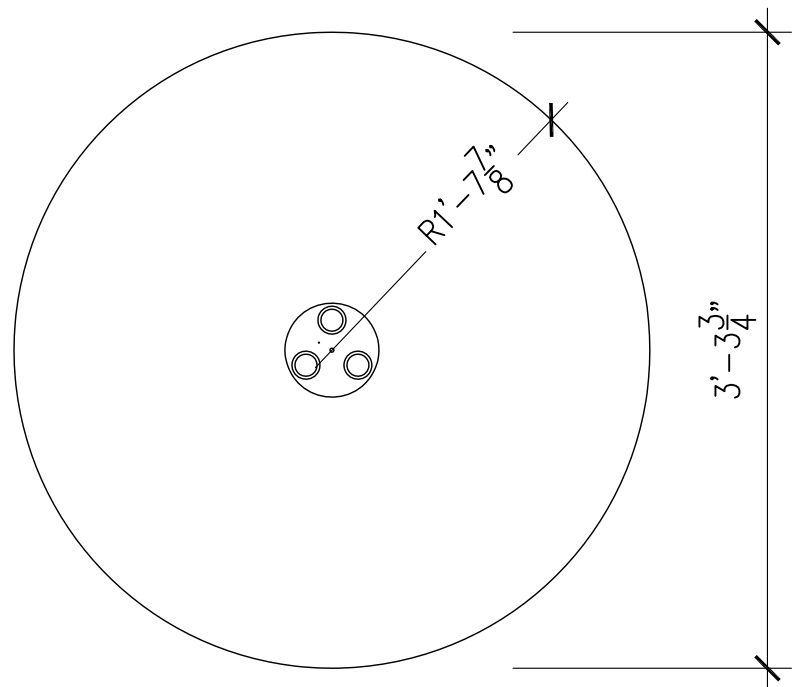

COOKERY PENDANT – 40” DIAMETER

SCALE – 1” = 1’-0”

SIDE VIEW

VIEW FROM BELOW

- SHADE EXTERIOR FINISH:  
SELECT ONE:  
- CLEAR SATIN ANODIZED  
- SATIN POWDERCOAT COLOR
- SHADE INTERIOR FINISH:  
SELECT ONE:  
- CLEAR SATIN ANODIZED  
- SATIN POWDERCOAT COLOR

NOTES:

- WIRED FOR 120V CIRCUITS
- BULBS NOT INCLUDED