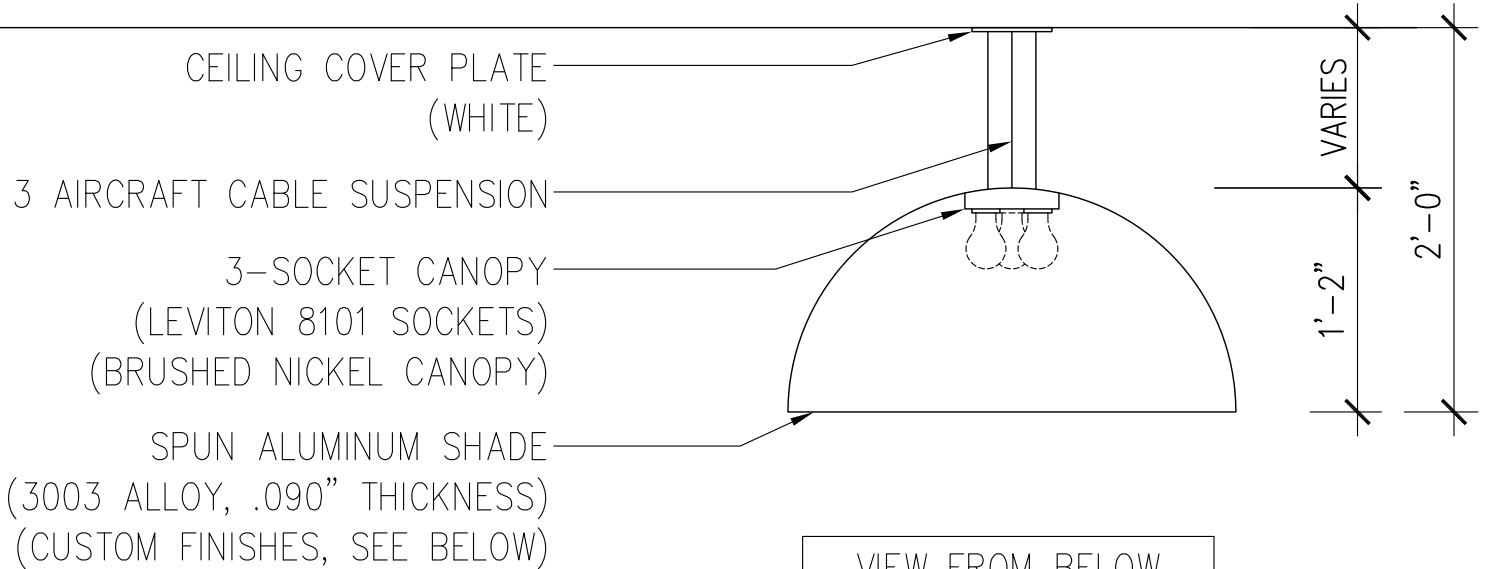

COOKERY PENDANT – 28" DIAMETER

SCALE – 1" = 1'-0"

HEMISPHERE SHADE

SIDE VIEW

SHADE EXTERIOR FINISH:
PAINTED SATIN BLACK ENAMEL

SHADE INTERIOR FINISH:
PAINTED MATTE WHITE ENAMEL