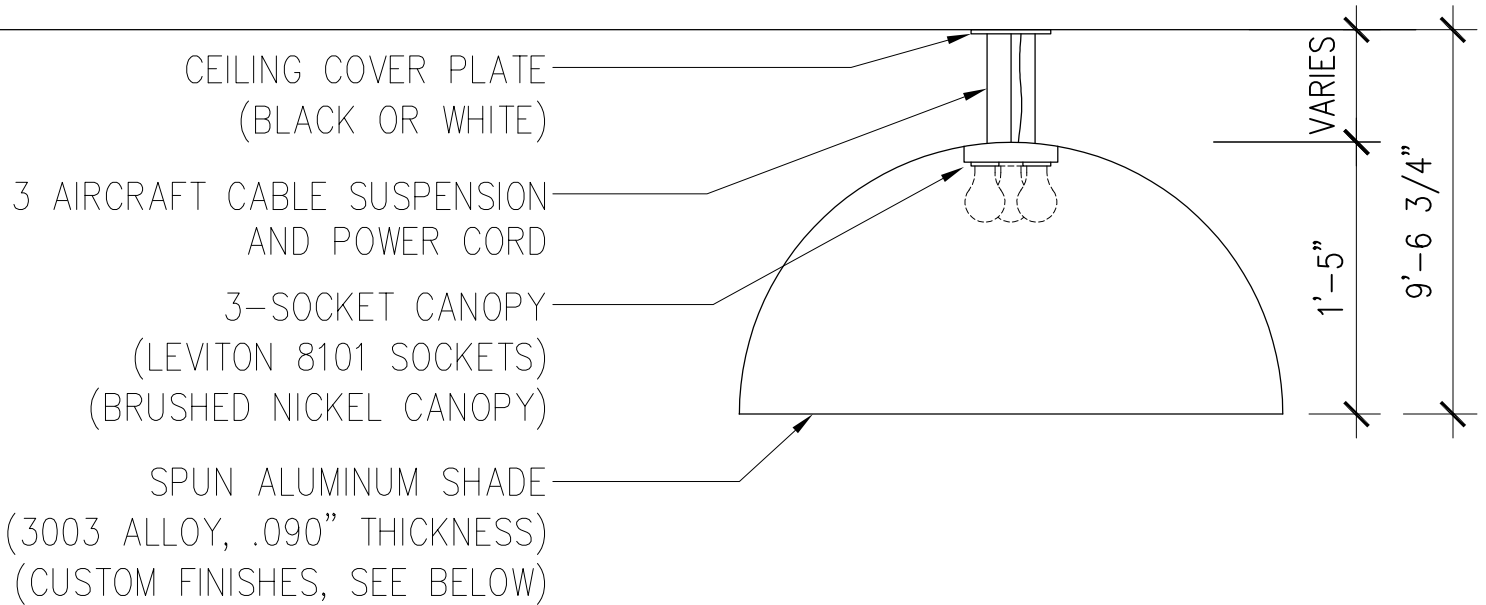

HEMISPHERE PENDANT – 34" DIAMETER

SCALE – 1" = 1'-0"

WIRED FOR 120V CIRCUITS,
DIMMABLE

SIDE VIEW

VIEW FROM BELOW

SHADE FINISH OPTIONS:
POWDERCOAT (RAL COLORS)
ANODIZED (CLEAR OR COLORED)
MILL FINISH (OILED)