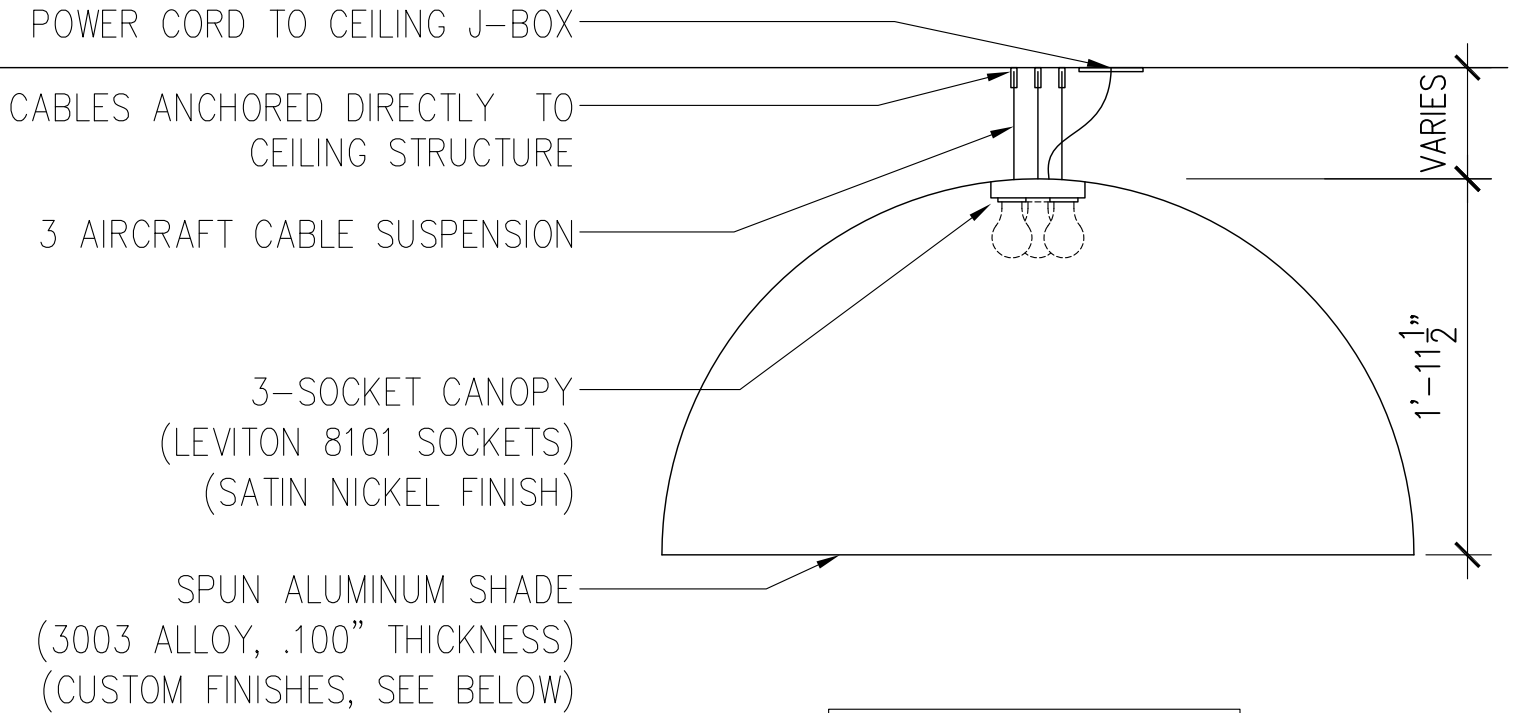

HEMISPHERE PENDANT – 47” DIAMETER

SCALE – 1” = 1’-0”

SIDE VIEW

VIEW FROM BELOW

SHADE EXTERIOR FINISH:
MILL FINISH, OILED

SHADE INTERIOR FINISH:
CUSTOM COLOR, TBD