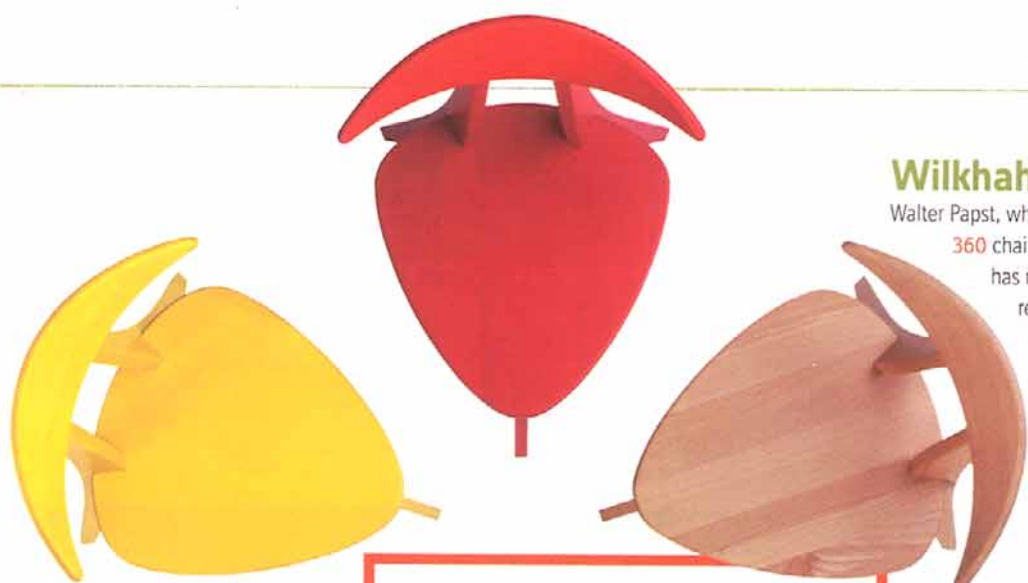

## Wilkhahn

Walter Papst, who passed away recently, debuted his three-legged 360 chair in 1955 to great acclaim. Now, this manufacturer has reissued the classic design. The chair, available in yellow, red, a natural beech finish, black, and gray, comes in an adult model, called 360/1 with a seat height of 17½ inches, and the child's 360/3, with a 14½-inch seat height. 212-229-9455; wilkhahn.com. **circle 365**